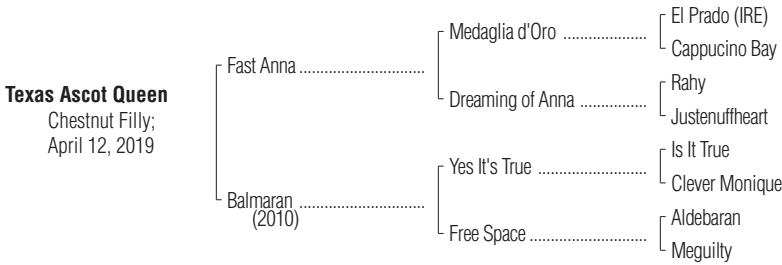

Hip No.
504

Texas Ascot Queen

Barn
H

By FAST ANNA (2011). Black-type-placed winner of \$296,731, 2nd Ketel One King's Bishop S. **[G1]** (SAR, \$100,000), etc. Sire of 3 crops of racing age, 181 foals, 88 starters, 45 winners of 92 races and earning \$2,602,686, including black-type winners Been Studying Her (3 wins, \$305,602, Golden State Juvenile Fillies S.-R (SA, \$110,000), etc.), Fast Scene (3 wins, \$145,926, My Dear S. [L] (WO, \$60,000(CAN)), etc.), I'm So Anna (\$111,240, Pike Place Dancer S. (GG, \$45,000), etc.), Scotty Boy (\$82,075).

1st dam

BALMARAN, by Yes It's True. 6 wins, 2 to 4, \$84,956, Clasico Dia de la Mujer [L], etc. Dam of 3 other registered foals, 2 of racing age, 1 to race.

2nd dam

FREE SPACE, by Aldebaran. 2 wins at 3, \$43,510. Dam of 6 winners, incl.--

BALMARAN (f. by Yes It's True). Black-type winner, above.

Into Oblivion (f. by Into Mischief). Winner at 2, \$70,238, 2nd Barretts Debutante S.-R (LRC, \$17,393).

3rd dam

MEGUILTY, by Court Trial. Winner at 3, \$7,062. Dam of 9 winners, including--