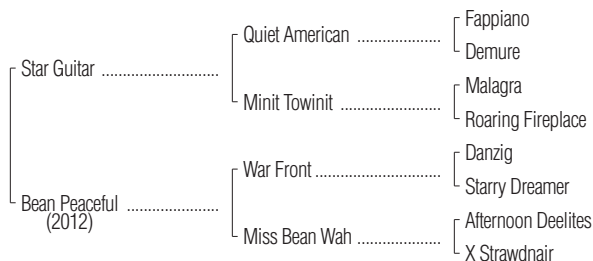

Hip No.
290

Dark Bay or Brown Filly

Barn
3

Dark Bay or
Brown Filly

March 6, 2020

By STAR GUITAR (2005). Black-type winner of \$1,749,862, Evangeline Mile H. [L] (EVD, \$90,000), etc. Sire of 7 crops of racing age, 266 foals, 172 starters, 10 black-type winners, 115 winners of 344 races and earning \$9,-802,095, including Minit to Stardom (9 wins, \$536,180, Honorable Miss H. [G2] (SAR, \$110,000), etc.), Givemeaminit (\$428,580, Louisiana Champions Day Sprint S.-R (FG, \$60,000), etc.), Testing One Two (\$401,910, Treasure Chest S. [L] (DED, \$45,000), etc.), Bermuda Star (\$311,990).

1st dam

BEAN PEACEFUL, by War Front. Unraced. Dam of 4 other registered foals, 3 of racing age, 3 to race, 2 winners--
Gentilly Stage (g. by Star Guitar). 2 wins at 3, \$25,360.
Dream Peaceful (f. by Star Guitar). Winner at 2, 2021, \$19,600.